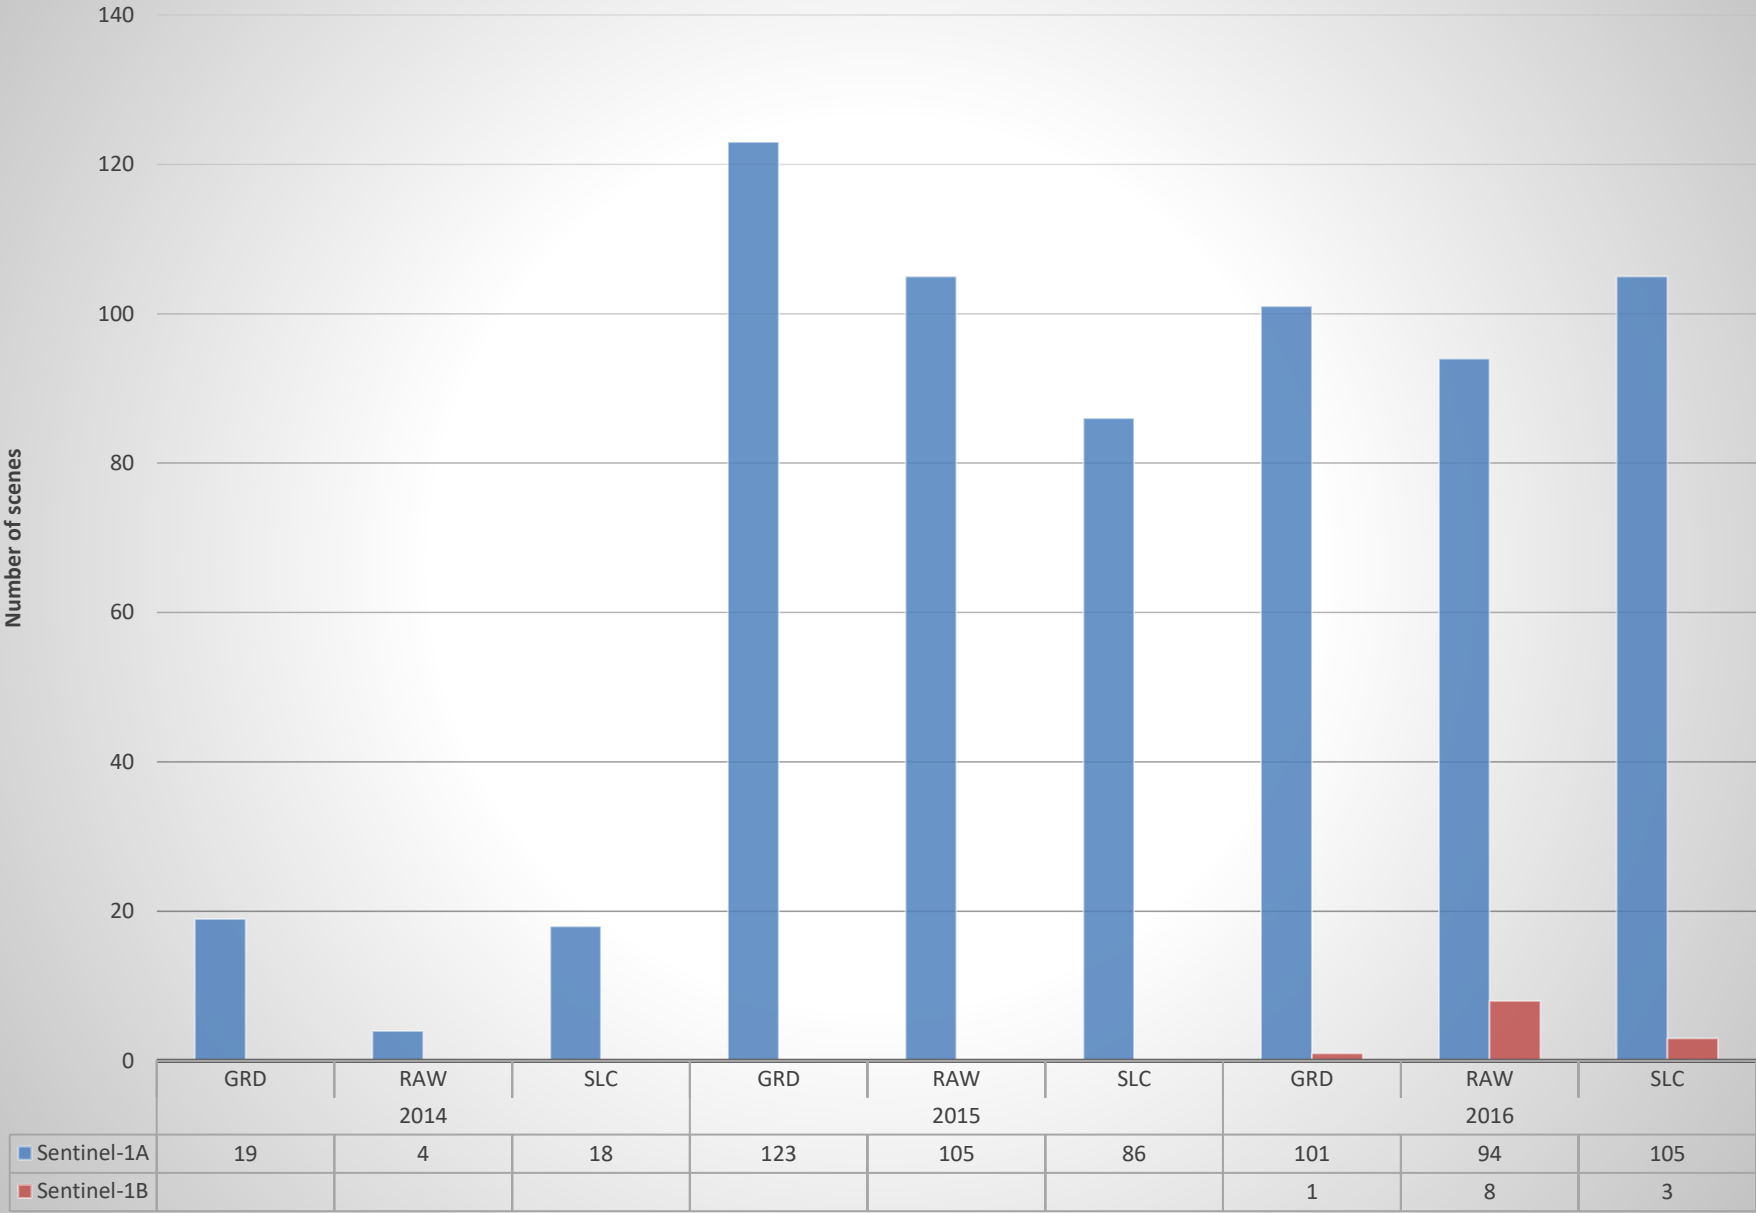

Sentinel-1 Coverage of El Salvador

Count of Year		Mission		
Year	Processing Level	Sentinel-1A	Sentinel-1B	Grand Total
2014		41		41
	GRD	19		19
	RAW	4		4
	SLC	18		18
2015		314		314
	GRD	123		123
	RAW	105		105
	SLC	86		86
2016		300	12	312
	GRD	101	1	102
	RAW	94	8	102
	SLC	105	3	108
Grand Total		655	12	667